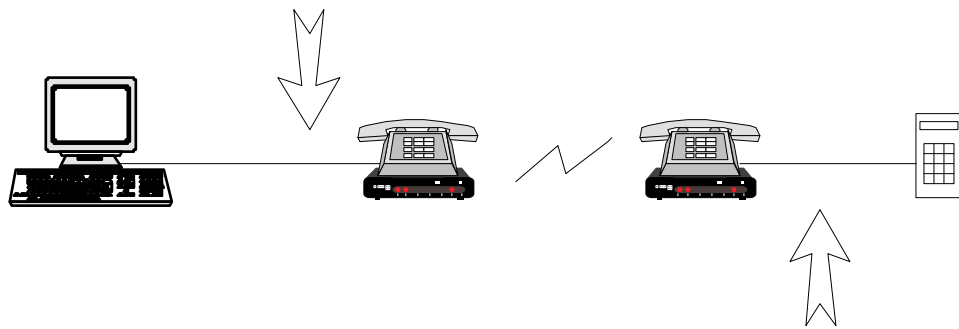

## Single Remote ACU RS232 configuration

4-core RS232. Approx. maximum 5m PC to modem.

3-core RS232. Approx. maximum 5m modem to ACU.

da/v8acu/2105